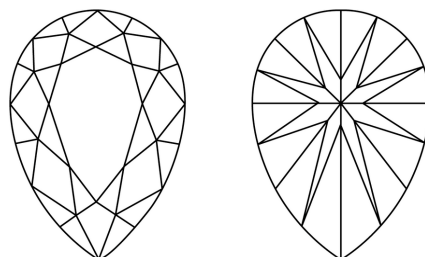

623457241

DIAMOND REPORT ELECTRONIC COPY

March 28, 2024
IGI Report Number 623457241
Description NATURAL DIAMOND
Shape and Cutting Style PEAR BRILLIANT
Measurements 15.53 x 9.81 x 6.01 mm

GRADING RESULTS

Carat Weight 5.68 CARATS
Color Grade I
Clarity Grade INTERNALLY FLAWLESS
Cut Grade VERY GOOD

ADDITIONAL GRADING INFORMATION

Polish EXCELLENT
Symmetry EXCELLENT
Fluorescence NONE
Inscription(s) IGI 623457241

PROPORTIONS

Sample Image Used

March 28, 2024
IGI Report Number 623457241
Description NATURAL DIAMOND
Shape and Cutting Style PEAR BRILLIANT
Measurements 15.53 x 9.81 x 6.01 mm

GRADING RESULTS

Carat Weight 5.68 CARATS
Color Grade I
Clarity Grade INTERNALLY FLAWLESS
Cut Grade VERY GOOD

CLARITY CHARACTERISTICS

KEY TO SYMBOLS

Red symbols indicate internal characteristics.
Green symbols indicate external characteristics.

COLOR

Table with 6 columns: D-F, G-J, K-M, N-R, S-Z, FANCY. Row 1: Colorless, Near Colorless, Slightly Tinted, Very Light Color, Light Color.

CLARITY

Table with 5 columns: IF, VS 1-2, VS 1-2, SI 1-2, I 1-3. Row 1: Internally Flawless, Very Very Slightly Included, Very Slightly Included, Slightly Included, Included.