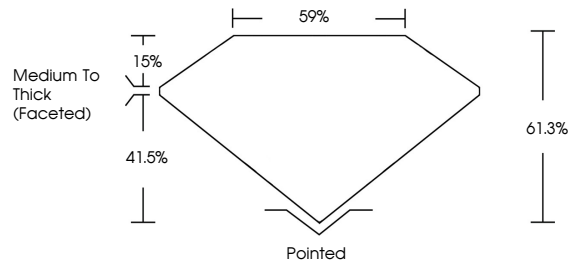

623457241

DIAMOND REPORT ELECTRONIC COPY

March 28, 2024
IGI Report Number 623457241
Description NATURAL DIAMOND
Shape and Cutting Style PEAR BRILLIANT
Measurements 15.53 x 9.81 x 6.01 mm

GRADING RESULTS

Carat Weight 5.68 CARATS
Color Grade I
Clarity Grade INTERNALLY FLAWLESS
Cut Grade VERY GOOD

ADDITIONAL GRADING INFORMATION

Polish EXCELLENT
Symmetry EXCELLENT
Fluorescence NONE
Inscription(s) IGI 623457241

PROPORTIONS

Sample Image Used

March 28, 2024
IGI Report Number 623457241
Description NATURAL DIAMOND
Shape and Cutting Style PEAR BRILLIANT
Measurements 15.53 x 9.81 x 6.01 mm

GRADING RESULTS

Carat Weight 5.68 CARATS
Color Grade I
Clarity Grade INTERNALLY FLAWLESS
Cut Grade VERY GOOD

CLARITY CHARACTERISTICS

KEY TO SYMBOLS

Red symbols indicate internal characteristics.
Green symbols indicate external characteristics.

ADDITIONAL GRADING INFORMATION

Polish EXCELLENT
Symmetry EXCELLENT
Fluorescence NONE
Inscription(s) IGI 623457241

IGI

March 28, 2024
IGI Report No 623457241
NATURAL DIAMOND
PEAR BRILLIANT
15.53 x 9.81 x 6.01 mm
5.68 CARATS
I
VERY GOOD
61.3%
Medium To Thick (Faceted)
Pointed
EXCELLENT
EXCELLENT
NONE
IGI 623457241