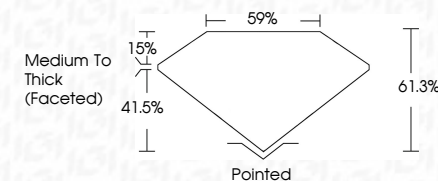

623457241

DIAMOND REPORT ELECTRONIC COPY

March 28, 2024
IGI Report Number 623457241
Description NATURAL DIAMOND
Shape and Cutting Style PEAR BRILLIANT
Measurements 15.53 x 9.81 x 6.01 mm

GRADING RESULTS

Carat Weight 5.68 CARATS
Color Grade I
Clarity Grade INTERNALLY FLAWLESS
Cut Grade VERY GOOD

ADDITIONAL GRADING INFORMATION

Polish EXCELLENT
Symmetry EXCELLENT
Fluorescence NONE
Inscription(s) IGI 623457241

PROPORTIONS

Sample Image Used

March 28, 2024
IGI Report Number 623457241
Description NATURAL DIAMOND
Shape and Cutting Style PEAR BRILLIANT
Measurements 15.53 x 9.81 x 6.01 mm

GRADING RESULTS

Carat Weight 5.68 CARATS
Color Grade I
Clarity Grade INTERNALLY FLAWLESS
Cut Grade VERY GOOD

CLARITY CHARACTERISTICS

KEY TO SYMBOLS

Red symbols indicate internal characteristics.
Green symbols indicate external characteristics.

COLOR

Table with 6 columns: D-F, G-J, K-M, N-R, S-Z, FANCY. Row 1: Colorless, Near Colorless, Slightly Tinted, Very Light Color, Light Color.

CLARITY

Table with 5 columns: IF, VS 1-2, VS 1-2, SI 1-2, I 1-3. Row 1: Internally Flawless, Very Very Slightly Included, Very Slightly Included, Slightly Included, Included.