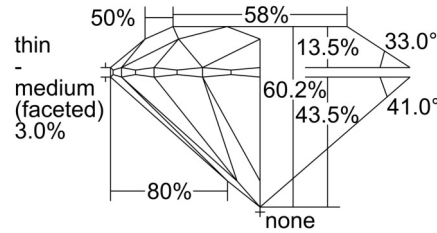

GIA REPORT
6234398609

Verify this report at GIA.edu

FACSIMILE

This is a digital representation of the original GIA Report. This representation might not be accepted in lieu of the original GIA Report in certain circumstances. The original GIA Report includes certain security features which are not reproducible on this facsimile.

GIA NATURAL DIAMOND GRADING REPORT

September 20, 2024
GIA Report Number 6234398609
Shape and Cutting Style ..... Round Brilliant
Measurements ..... 6.71 - 6.72 x 4.04 mm

GRADING RESULTS

Carat Weight ..... 1.10 carat
Color Grade ..... J
Clarity Grade VVS1
Cut Grade ..... Excellent

ADDITIONAL GRADING INFORMATION

Polish ..... Excellent
Symmetry ..... Excellent
Fluorescence ..... None
Inscription(s): GIA 6234398609
Comments: Surface graining is not shown.

PROPORTIONS

Profile to actual proportions