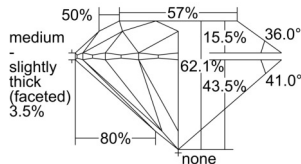

GIA®

FACSIMILE

GIA REPORT 6234363738

Verify this report at GIA.edu

GIA NATURAL DIAMOND DOSSIER®

August 06, 2024
GIA Report Number **6234363738**
Shape and Cutting Style ..... **Round Brilliant**
Measurements ..... **5.25 - 5.27 x 3.27 mm**

GRADING RESULTS

Carat Weight ..... **0.56 carat**
Color Grade ..... **J**
Clarity Grade **VS1**
Cut Grade ..... **Excellent**

ADDITIONAL GRADING INFORMATION

Polish ..... **Excellent**
Symmetry ..... **Excellent**
Fluorescence ..... **None**
Clarity Characteristics..... **Crystal, Cloud, Needle, Pinpoint**
Inscription(s): **GIA 6234363738**

PROPORTIONS

Profile to actual proportions

GRADING SCALES

GIA COLOR SCALE

COLORLESS	D
	E
	F
	G
	H
	I
	J
NEAR COLORLESS	K
	L
FAIN	M
	N
	O
	P
VERY LIGHT	Q
	R
	S
	T
	U
	V
	W
	X
	Y
LIGHT	Z

GIA CLARITY SCALE

FLAWLESS	VERY VERY SLIGHTLY INCLUDED	VS₁	VS₂	VS₁	VS₂	SI₁	SI₂	I₁	I₂	I₃		
											FLAWLESS	INTERNALLY FLAWLESS

GIA CUT SCALE

EXCELLENT
VERY GOOD
GOOD
FAIR
POOR