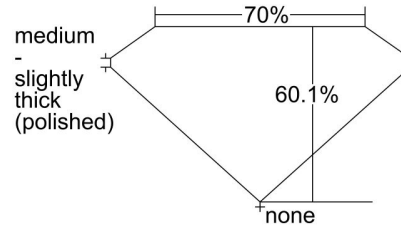

GIA NATURAL DIAMOND GRADING REPORT

December 04, 2023
 GIA Report Number 6234143607
 Shape and Cutting Style Emerald Cut
 Measurements 11.26 x 9.36 x 5.62 mm

GRADING RESULTS

Carat Weight 5.18 carat
 Color Grade F
 Clarity Grade SI1

ADDITIONAL GRADING INFORMATION

Polish Very Good
 Symmetry Excellent
 Fluorescence None
Comments: Additional clouds, pinpoints and surface graining are not shown.

PROPORTIONS

Profile not to actual proportions

CLARITY CHARACTERISTICS

KEY TO SYMBOLS*

- Cloud
- Natural
- Feather
- Bruise
- Needle

* Red symbols denote internal characteristics (inclusions). Green or black symbols denote external characteristics (blemishes). Diagram is an approximate representation of the diamond, and symbols shown indicate type, position, and approximate size of clarity characteristics. All clarity characteristics may not be shown. Details of finish are not shown.