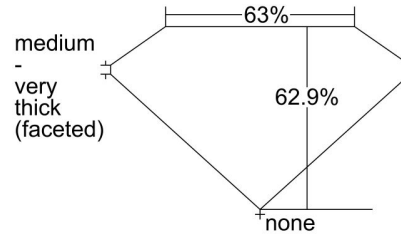

GIA NATURAL DIAMOND GRADING REPORT

October 27, 2023  
 GIA Report Number ..... 6234104798  
 Shape and Cutting Style ..... Oval Brilliant  
 Measurements ..... 17.81 x 11.88 x 7.47 mm

GRADING RESULTS

Carat Weight ..... 10.09 carat  
 Color Grade ..... F  
 Clarity Grade ..... VS1

PROPORTIONS

Profile not to actual proportions

CLARITY CHARACTERISTICS

KEY TO SYMBOLS\*

- Crystal
- Pinpoint

\* Red symbols denote internal characteristics (inclusions). Green or black symbols denote external characteristics (blemishes). Diagram is an approximate representation of the diamond, and symbols shown indicate type, position, and approximate size of clarity characteristics. All clarity characteristics may not be shown. Details of finish are not shown.