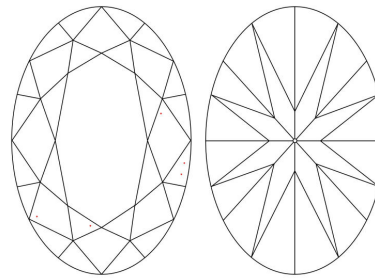

GIA NATURAL DIAMOND GRADING REPORT

October 27, 2023  
 GIA Report Number ..... 6234104798  
 Shape and Cutting Style ..... Oval Brilliant  
 Measurements ..... 17.81 x 11.88 x 7.47 mm

GRADING RESULTS

Carat Weight ..... 10.09 carat  
 Color Grade ..... F  
 Clarity Grade ..... VS1

PROPORTIONS

Profile not to actual proportions

CLARITY CHARACTERISTICS

KEY TO SYMBOLS\*

- Crystal
- Pinpoint

\* Red symbols denote internal characteristics (inclusions). Green or black symbols denote external characteristics (blemishes). Diagram is an approximate representation of the diamond, and symbols shown indicate type, position, and approximate size of clarity characteristics. All clarity characteristics may not be shown. Details of finish are not shown.