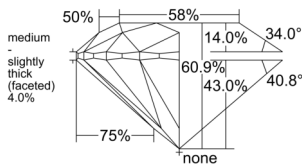

GIA®

FACSIMILE

GIA REPORT 6233874479

Verify this report at GIA.edu

GIA NATURAL DIAMOND DOSSIER®

February 16, 2026
GIA Report Number 6233874479
Shape and Cutting Style ..... Round Brilliant
Measurements ..... 5.33 - 5.36 x 3.25 mm

GRADING RESULTS

Carat Weight ..... 0.57 carat
Color Grade ..... G
Clarity Grade VS2
Cut Grade ..... Excellent

ADDITIONAL GRADING INFORMATION

Polish ..... Excellent
Symmetry ..... Excellent
Fluorescence ..... None
Clarity Characteristics ..... Crystal, Cloud
Inscription(s): GIA 6233874479

PROPORTIONS

Profile to actual proportions