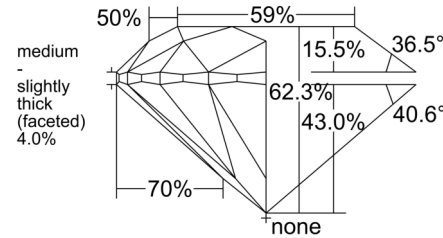

GIA NATURAL DIAMOND GRADING REPORT

December 31, 2025
GIA Report Number 6233831128
Shape and Cutting Style ..... Round Brilliant
Measurements ..... 6.32 - 6.36 x 3.95 mm

GRADING RESULTS

Carat Weight ..... 1.00 carat
Color Grade ..... E
Clarity Grade VS2
Cut Grade ..... Excellent

ADDITIONAL GRADING INFORMATION

Polish ..... Excellent
Symmetry ..... Excellent
Fluorescence ..... None
Inscription(s): GIA 6233831128

Comments: Clouds, pinpoints and surface graining are not shown.

PROPORTIONS

Profile to actual proportions