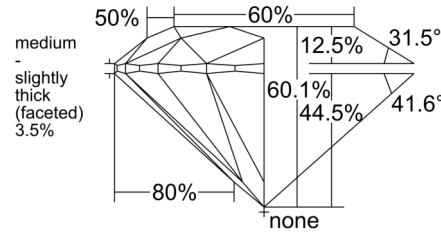

**GIA NATURAL DIAMOND GRADING REPORT**

January 23, 2026  
 GIA Report Number ..... 6233828257  
 Shape and Cutting Style ..... Round Brilliant  
 Measurements ..... 9.70 - 9.73 x 5.84 mm

**GRADING RESULTS**

Carat Weight ..... 3.33 carat  
 Color Grade ..... D  
 Clarity Grade ..... VVS1  
 Cut Grade ..... Excellent

**ADDITIONAL GRADING INFORMATION**

Polish ..... Excellent  
 Symmetry ..... Excellent  
 Fluorescence ..... None  
 Inscription(s): GIA 6233828257  
**Comments:** Additional pinpoints are not shown.

**PROPORTIONS**

Profile to actual proportions

**CLARITY CHARACTERISTICS**

**KEY TO SYMBOLS\***

- Pinpoint
- ~ Feather

\* Red symbols denote internal characteristics (inclusions). Green or black symbols denote external characteristics (blemishes). Diagram is an approximate representation of the diamond, and symbols shown indicate type, position, and approximate size of clarity characteristics. All clarity characteristics may not be shown. Details of finish are not shown.