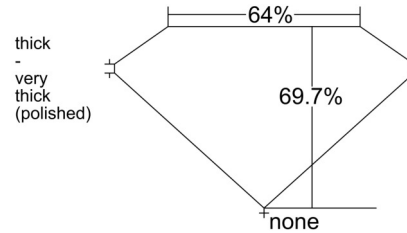

GIA NATURAL DIAMOND GRADING REPORT

August 14, 2025  
 GIA Report Number ..... 6233672719  
 Shape and Cutting Style ..... Emerald Cut  
 Measurements ..... 7.35 x 5.47 x 3.81 mm

GRADING RESULTS

Carat Weight ..... 1.50 carat  
 Color Grade ..... F  
 Clarity Grade ..... VS1

PROPORTIONS

Profile not to actual proportions

CLARITY CHARACTERISTICS

KEY TO SYMBOLS\*

- Crystal
- ∖ Needle

GRADING SCALES

GIA COLOR SCALE		GIA CLARITY SCALE	
COLOURLESS	D	VERY VERY SLIGHTLY INCLUDED	FLAWLESS
	E		INTERNALLY FLAWLESS
	F		VVS <sub>1</sub>
NEAR COLOURLESS	G	VERY SLIGHTLY INCLUDED	VVS <sub>2</sub>
	H		VS <sub>1</sub>
	I		VS <sub>2</sub>
FANT	J	SLIGHTLY INCLUDED	SI <sub>1</sub>
	K		SI <sub>2</sub>
	L		I <sub>1</sub>
VERY LIGHT	M	INCLUDED	I <sub>2</sub>
	N		I <sub>3</sub>
	O		
LIGHT	P		
	Q		
	R		
	S		
	T		
	U		
	V		
W			
X			
Y			
Z			