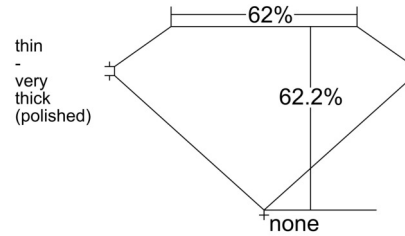

GIA NATURAL DIAMOND GRADING REPORT

July 01, 2025
GIA Report Number 6233622862
Shape and Cutting Style Emerald Cut
Measurements 12.59 x 8.11 x 5.04 mm

GRADING RESULTS

Carat Weight 5.05 carat
Color Grade U to V Range
Clarity Grade SI1

ADDITIONAL GRADING INFORMATION

Polish Very Good
Symmetry Good
Fluorescence Faint
Inscription(s): GIA 6233622862
Comments: Surface graining is not shown.

PROPORTIONS

Profile not to actual proportions

CLARITY CHARACTERISTICS

KEY TO SYMBOLS*

- Feather
- Crystal
- Indented Natural
- Cloud
- Natural

* Red symbols denote internal characteristics (inclusions). Green or black symbols denote external characteristics (blemishes). Diagram is an approximate representation of the diamond, and symbols shown indicate type, position, and approximate size of clarity characteristics. All clarity characteristics may not be shown. Details of finish are not shown.