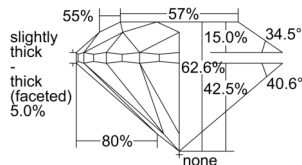

GIA®

FACSIMILE

GIA REPORT 6233425851

Verify this report at GIA.edu

GIA NATURAL DIAMOND DOSSIER®

October 24, 2024
GIA Report Number 6233425851
Shape and Cutting Style ..... Round Brilliant
Measurements ..... 5.25 - 5.28 x 3.29 mm

GRADING RESULTS

Carat Weight ..... 0.58 carat
Color Grade ..... K
Clarity Grade VVS1
Cut Grade ..... Very Good

ADDITIONAL GRADING INFORMATION

Polish ..... Excellent
Symmetry ..... Very Good
Fluorescence ..... Faint
Clarity Characteristics..... Indented Natural
Inscription(s): GIA 6233425851

PROPORTIONS

Profile to actual proportions

GRADING SCALES

GIA COLOR SCALE	GIA CLARITY SCALE	GIA CUT SCALE	
D	FLAWLESS	EXCELLENT	
E	INTERNALLY FLAWLESS		
F		VVS₁	VERY GOOD
G	VVS₂		
H	VS₁	GOOD	
I	VS₂		
J	SI₁	FAIR	
K	SI₂		
L	I₁	POOR	
M	I₂		
N	I₃		
O			
P			
Q			
R			
S			
T			
U			
V			
W			
X			
Y			
Z