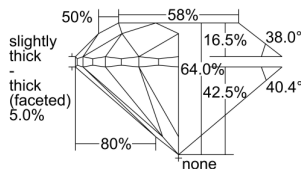

GIA®

FACSIMILE

GIA REPORT 6231544187

Verify this report at gia.edu

GIA DIAMOND DOSSIER®

September 02, 2016
GIA Report Number 6231544187
Shape and Cutting Style ..... Round Brilliant
Measurements ..... 5.55 - 5.59 x 3.57 mm

GRADING RESULTS

Carat Weight ..... 0.71 carat
Color Grade ..... H
Clarity Grade VS1
Cut Grade ..... Very Good

ADDITIONAL GRADING INFORMATION

Polish ..... Very Good
Symmetry ..... Very Good
Fluorescence ..... None
Clarity Characteristics..... Cloud, Crystal, Feather, Pinpoint
Inscription(s): GIA 6231544187

PROPORTIONS

Profile to actual proportions

GRADING SCALES

GIA COLOR SCALE

COLORLESS	D
	E
	F
	G
	H
	I
	J
NEAR COLORLESS	K
	L
Faint	M
	N
	O
	P
Very Light	R
	S
	T
	U
	V
Light	W
	X
	Y
	Z

GIA CLARITY SCALE

FLAWLESS	VERY VERY SLIGHTLY INCLUDED	VVS₁	
			VVS₂
INTERNALLY FLAWLESS	VERY SLIGHTLY INCLUDED	VS₁	
		VS₂	
SLIGHTLY INCLUDED	SLIGHTLY INCLUDED	SI₁	
		SI₂	
INCLUDED	INCLUDED	I₁	
		I₂	
		I₃	

GIA CUT SCALE

EXCELLENT
VERY GOOD
GOOD
FAIR
POOR