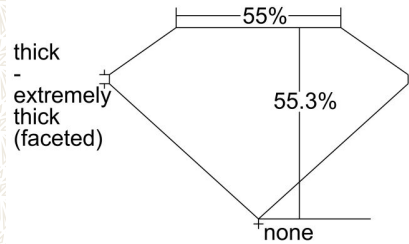

GIA COLORED DIAMOND REPORT

September 04, 2018
 Report Type Grading Report
 GIA Report Number 6231469644
 Shape and Cutting Style Heart Modified Brilliant
 Measurements 9.11 x 9.91 x 5.48 mm

 Carat Weight 3.55 carat
 Color Grade Fancy Yellow-Green
 Color Origin Natural
 Color Distribution Even
 Clarity Grade VS1
 Proportions:

Profile not to actual proportions

Polish Excellent
 Symmetry Good
 Fluorescence None
 Inscription(s): GIA 6231469644

Comments: Patches of color, pinpoints, surface graining and an additional extra facet are not shown.

KEY TO SYMBOLS*

- Crystal
- ◡ Indented Natural
- ~ Feather
- ^ Extra Facet
- ⋈ Twinning Wisp
- ∟ Needle

* Red symbols denote internal characteristics (inclusions). Green or black symbols denote external characteristics (blemishes). Diagram is an approximate representation of the diamond, and symbols shown indicate type, position, and approximate size of clarity characteristics. All clarity characteristics may not be shown. Details of finish are not shown.