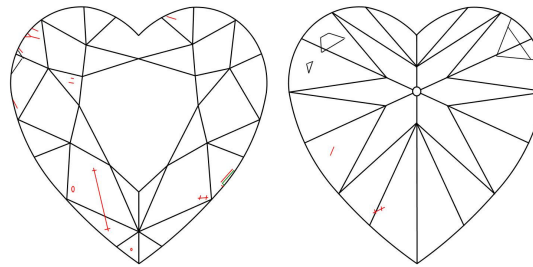

GIA COLORED DIAMOND REPORT

September 04, 2018
 Report Type Grading Report
 GIA Report Number 6231469644
 Shape and Cutting Style Heart Modified Brilliant
 Measurements 9.11 x 9.91 x 5.48 mm

 Carat Weight 3.55 carat
 Color Grade Fancy Yellow-Green
 Color Origin Natural
 Color Distribution Even
 Clarity Grade VS1
 Proportions:

Profile not to actual proportions

Polish Excellent
 Symmetry Good
 Fluorescence None
 Inscription(s): GIA 6231469644

Comments: Patches of color, pinpoints, surface graining and an additional extra facet are not shown.

ADDITIONAL INFORMATION

GIA COLORED DIAMOND SCALE

GIA CLARITY SCALE

FLAWLESS
INTERNALLY FLAWLESS
VVS ₁
VVS ₂
VS ₁
VS ₂
SI ₁
SI ₂
I ₁
I ₂
I ₃

Illustration of GIA fancy color grade interrelationships

CLARITY CHARACTERISTICS

KEY TO SYMBOLS*

- Crystal
- ◡ Indented Natural
- ~ Feather
- ^ Extra Facet
- ⋈ Twinning Wisp
- ∟ Needle

* Red symbols denote internal characteristics (inclusions). Green or black symbols denote external characteristics (blemishes). Diagram is an approximate representation of the diamond, and symbols shown indicate type, position, and approximate size of clarity characteristics. All clarity characteristics may not be shown. Details of finish are not shown.