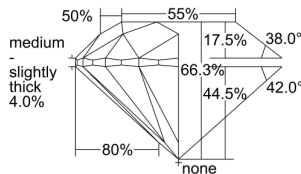

GIA®

FACSIMILE

GIA REPORT 6227911056

Verify this report at GIA.edu

GIA NATURAL DIAMOND DOSSIER®

April 19, 2023
GIA Report Number 6227911056
Shape and Cutting Style ..... Round Brilliant
Measurements ..... 5.52 - 5.57 x 3.68 mm

GRADING RESULTS

Carat Weight ..... 0.70 carat
Color Grade ..... E
Clarity Grade S11
Cut Grade ..... Good

ADDITIONAL GRADING INFORMATION

Polish ..... Excellent
Symmetry ..... Very Good
Fluorescence ..... None
Clarity Characteristics ..... Cloud
Inscription(s): GIA 6227911056

PROPORTIONS

Profile to actual proportions

GRADING SCALES

GIA COLOR SCALE	GIA CLARITY SCALE	GIA CUT SCALE
D	FLAWLESS	EXCELLENT
E	FLAWLESS	
F	INTERNALLY FLAWLESS	VERY GOOD
G	FLAWLESS	
H	VVS₁	GOOD
I	VVS₂	
J	VS₁	FAIR
K	VS₂	
L	S1₁	POOR
M	S1₂	
N	I₁	
O	I₂	
P	I₃