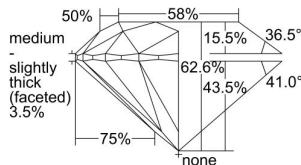

GIA®

FACSIMILE

GIA REPORT 6227577446

Verify this report at GIA.edu

GIA NATURAL DIAMOND DOSSIER®

April 04, 2024
GIA Report Number 6227577446
Shape and Cutting Style ..... Round Brilliant
Measurements ..... 6.22 - 6.24 x 3.90 mm

GRADING RESULTS

Carat Weight ..... 0.93 carat
Color Grade ..... H
Clarity Grade VVS2
Cut Grade ..... Excellent

ADDITIONAL GRADING INFORMATION

Polish ..... Excellent
Symmetry ..... Excellent
Fluorescence ..... None
Clarity Characteristics..... Needle, Pinpoint
Inscription(s): GIA 6227577446

PROPORTIONS

Profile to actual proportions

GRADING SCALES

GIA COLOR SCALE

COLORLESS	D
	E
	F
	G
	H
	I
	J
NEAR COLORLESS	K
	L
	M
	N
	O
	P
	Q
	R
	S
	T
	U
	V
	W
	X
	Y
LIGHT	Z

GIA CLARITY SCALE

FLAWLESS	VERY VERY SLIGHTLY INCLUDED	VVS₁	
			VVS₂
INTERNALLY FLAWLESS	VERY SLIGHTLY INCLUDED	VS₁	
		VS₂	
SLIGHTLY INCLUDED	INCLUDED	SI₁	
		SI₂	
INCLUDED		I₁	
		I₂	
		I₃	

GIA CUT SCALE

EXCELLENT
VERY GOOD
GOOD
FAIR
POOR