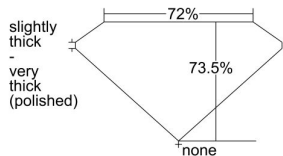

GIA®

FACSIMILE

GIA REPORT 6224647768

Verify this report at GIA.edu

GIA NATURAL DIAMOND DOSSIER®

October 11, 2022
GIA Report Number **6224647768**
Shape and Cutting Style ..... **Square Modified Brilliant**
Measurements ..... **5.01 x 4.91 x 3.61 mm**

GRADING RESULTS

Carat Weight ..... **0.72 carat**
Color Grade ..... **F**
Clarity Grade **I1**

ADDITIONAL GRADING INFORMATION

Polish ..... **Good**
Symmetry ..... **Good**
Fluorescence ..... **None**
Clarity Characteristics..... **Feather, Cloud**
Inscription(s): **GIA 6224647768, GSL 535731**

PROPORTIONS

Profile not to actual proportions

GRADING SCALES

GIA COLOR SCALE		GIA CLARITY SCALE			
COLORLESS	D	VERY VERY SLIGHTLY INCLUDED	FLAWLESS		
	E		INTERNALLY FLAWLESS		
	F		VVS₁		
	G		VVS₂		
	NEAR COLORLESS	H	VERY SLIGHTLY INCLUDED	VS₁	
		I		VS₂	
		FAINT	J	SLIGHTLY INCLUDED	S₁
			K		S₂
	L		I₁		
	VERY LIGHT		M	INCLUDED	I₂
N			I₃		
O					
P					
LIGHT	Q				
	R				
	S				
	T				
	U				
	V				
	W				
	X				
	Y				
	Z