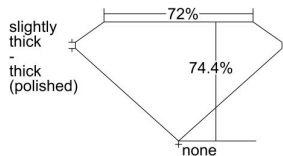

GIA®

FACSIMILE

GIA REPORT 6224564384

Verify this report at GIA.edu

GIA NATURAL DIAMOND DOSSIER®

August 17, 2022
GIA Report Number 6224564384
Shape and Cutting Style ..... Square Modified Brilliant
Measurements ..... 4.97 x 4.80 x 3.57 mm

GRADING RESULTS

Carat Weight ..... 0.72 carat
Color Grade ..... D
Clarity Grade VS2

ADDITIONAL GRADING INFORMATION

Polish ..... Excellent
Symmetry ..... Very Good
Fluorescence ..... None
Clarity Characteristics ..... Crystal, Cloud
Inscription(s): GIA 6224564384

PROPORTIONS

Profile not to actual proportions

GRADING SCALES

GIA COLOR SCALE		GIA CLARITY SCALE			
COLORLESS	D	VERY VERY SLIGHTLY INCLUDED	FLAWLESS		
	E		INTERNALLY FLAWLESS		
	F		VVS₁		
	NEAR COLORLESS	G	VERY SLIGHTLY INCLUDED	VVS₂	
		H		VS₁	
		FAINT	I	SLIGHTLY INCLUDED	VS₂
			J		SI₁
	LIGHT	K	INCLUDED	SI₂	
		L		I₁	
		M		I₂	
VERY LIGHT		N	INCLUDED	I₃	
		O			
		P			
COLORLESS		Q			
		R			
	S				
	T				
	U				
	V				
	W				
	X				
	Y				
	Z