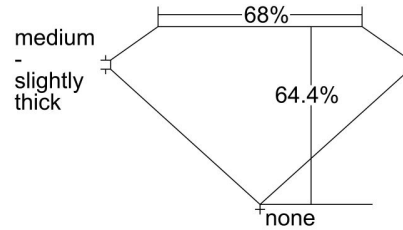

GIA NATURAL DIAMOND GRADING REPORT

February 07, 2022  
 GIA Report Number ..... 6224259952  
 Shape and Cutting Style ..... Emerald Cut  
 Measurements ..... 7.89 x 5.76 x 3.71 mm

GRADING RESULTS

Carat Weight ..... 1.50 carat  
 Color Grade ..... H  
 Clarity Grade ..... SI1

ADDITIONAL GRADING INFORMATION

Polish ..... Excellent  
 Symmetry ..... Excellent  
 Fluorescence ..... None  
 Inscription(s): GIA 6224259952  
**Comments:** Pinpoints are not shown.

PROPORTIONS

Profile not to actual proportions

CLARITY CHARACTERISTICS

KEY TO SYMBOLS\*

- Crystal
- ~ Feather
- \\ Needle
- ☉ Cloud

\* Red symbols denote internal characteristics (inclusions). Green or black symbols denote external characteristics (blemishes). Diagram is an approximate representation of the diamond, and symbols shown indicate type, position, and approximate size of clarity characteristics. All clarity characteristics may not be shown. Details of finish are not shown.