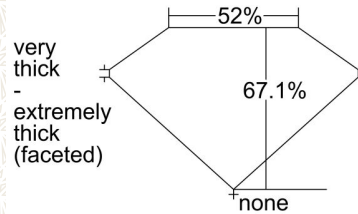

**GIA NATURAL COLORED DIAMOND REPORT**

January 27, 2022  
 Report Type ..... Grading Report  
 GIA Report Number ..... 6224257881  
 Shape and Cutting Style ..... Cushion Modified Brilliant  
 Measurements ..... 5.93 x 5.18 x 3.48 mm  
  
 Carat Weight ..... 1.02 carat  
 Color Grade ..... Fancy Brownish Yellow  
 Color Origin ..... Natural  
 Color Distribution ..... Even  
 Clarity Grade ..... SI2  
 Proportions:

Profile not to actual proportions

Polish ..... Excellent  
 Symmetry ..... Very Good  
 Fluorescence ..... Medium Blue  
 Inscription(s): GIA 6224257881

**ADDITIONAL INFORMATION**

**GIA COLORED DIAMOND SCALE**

**GIA CLARITY SCALE**

FLAWLESS
INTERNALLY FLAWLESS
VVS <sub>1</sub>
VVS <sub>2</sub>
VS <sub>1</sub>
VS <sub>2</sub>
SI <sub>1</sub>
SI <sub>2</sub>
I <sub>1</sub>
I <sub>2</sub>
I <sub>3</sub>

VERY VERY SLIGHTLY INCLUDED  
 VERY SLIGHTLY INCLUDED  
 SLIGHTLY INCLUDED  
 INCLUDED