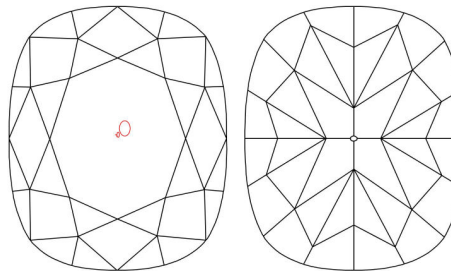

**GIA NATURAL COLORED DIAMOND REPORT**

January 27, 2022  
 Report Type ..... Grading Report  
 GIA Report Number ..... 6224257881  
 Shape and Cutting Style ..... Cushion Modified Brilliant  
 Measurements ..... 5.93 x 5.18 x 3.48 mm  
  
 Carat Weight ..... 1.02 carat  
 Color Grade ..... Fancy Brownish Yellow  
 Color Origin ..... Natural  
 Color Distribution ..... Even  
 Clarity Grade ..... SI2  
 Proportions:

Profile not to actual proportions

Polish ..... Excellent  
 Symmetry ..... Very Good  
 Fluorescence ..... Medium Blue  
 Inscription(s): GIA 6224257881

**ADDITIONAL INFORMATION**

**GIA COLORED DIAMOND SCALE**

**GIA CLARITY SCALE**

FLAWLESS
INTERNALLY FLAWLESS
VVS <sub>1</sub>
VVS <sub>2</sub>
VS <sub>1</sub>
VS <sub>2</sub>
SI <sub>1</sub>
SI <sub>2</sub>
I <sub>1</sub>
I <sub>2</sub>
I <sub>3</sub>

VERY VERY SLIGHTLY INCLUDED  
 VERY SLIGHTLY INCLUDED  
 SLIGHTLY INCLUDED  
 INCLUDED

Illustration of GIA fancy color grade interrelationships

**CLARITY CHARACTERISTICS**

**KEY TO SYMBOLS\***

- Crystal
- ☁ Cloud

\* Red symbols denote internal characteristics (inclusions). Green or black symbols denote external characteristics (blemishes). Diagram is an approximate representation of the diamond, and symbols shown indicate type, position, and approximate size of clarity characteristics. All clarity characteristics may not be shown. Details of finish are not shown.