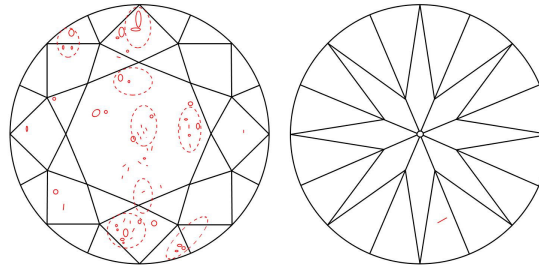

GIA DIAMOND GRADING REPORT

January 30, 2017  
 GIA Report Number ..... 6222408187  
 Shape and Cutting Style ..... Round Brilliant  
 Measurements ..... 9.20 - 9.24 x 5.78 mm

GRADING RESULTS

Carat Weight ..... 3.05 carat  
 Color Grade ..... D  
 Clarity Grade ..... SI2  
 Cut Grade ..... Excellent

PROPORTIONS

Profile to actual proportions

CLARITY CHARACTERISTICS

KEY TO SYMBOLS\*

-  Cloud
-  Crystal
-  Feather
-  Needle

\* Red symbols denote internal characteristics (inclusions). Green or black symbols denote external characteristics (blemishes). Diagram is an approximate representation of the diamond, and symbols shown indicate type, position, and approximate size of clarity characteristics. All clarity characteristics may not be shown. Details of finish are not shown.