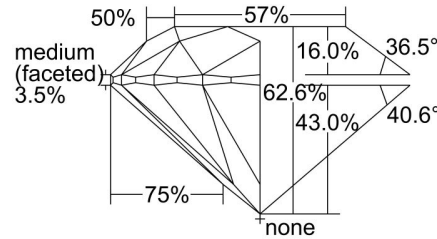

GIA DIAMOND GRADING REPORT

January 30, 2017  
 GIA Report Number ..... 6222408187  
 Shape and Cutting Style ..... Round Brilliant  
 Measurements ..... 9.20 - 9.24 x 5.78 mm

GRADING RESULTS

Carat Weight ..... 3.05 carat  
 Color Grade ..... D  
 Clarity Grade ..... SI2  
 Cut Grade ..... Excellent

PROPORTIONS

Profile to actual proportions

CLARITY CHARACTERISTICS

KEY TO SYMBOLS\*

-  Cloud
-  Crystal
-  Feather
-  Needle

\* Red symbols denote internal characteristics (inclusions). Green or black symbols denote external characteristics (blemishes). Diagram is an approximate representation of the diamond, and symbols shown indicate type, position, and approximate size of clarity characteristics. All clarity characteristics may not be shown. Details of finish are not shown.