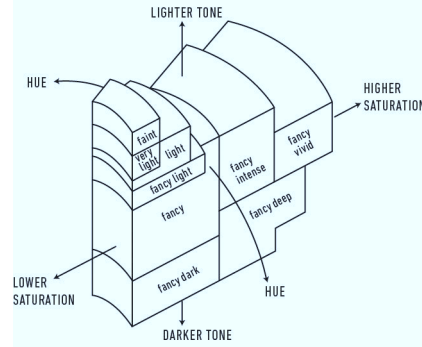

Verify this report at GIA.edu

GIA NATURAL COLORED DIAMOND REPORT

August 25, 2021
 Report Type **Identification and Origin Report**
 GIA Report Number **6217987169**
 Shape and Cutting Style **Modified Shield Brilliant**
 Measurements **4.00 x 3.33 x 2.05 mm**
 Carat Weight **0.16 carat**
 Color Grade **Faint Pink**
 Color Origin **Natural**
 Color Distribution **Not Applicable**

ADDITIONAL INFORMATION

GIA COLORED
DIAMOND
SCALE

Illustration of GIA fancy color grade interrelationships

The results documented in this report refer only to the diamond described, and were obtained using the techniques and equipment available to GIA at the time of examination. This report is not a guarantee or valuation. For additional information and important limitations and disclaimers, please see GIA.edu/terms or call +1 800 421 7250 or +1 760 603 4500. ©2017 Gemological Institute of America, Inc.