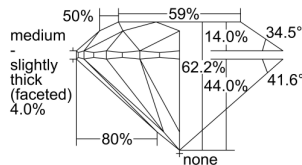

GIA®

FACSIMILE

GIA REPORT 6217775639

Verify this report at GIA.edu

GIA NATURAL DIAMOND DOSSIER®

June 11, 2021
GIA Report Number 6217775639
Shape and Cutting Style ..... Round Brilliant
Measurements ..... 4.49 - 4.52 x 2.80 mm

GRADING RESULTS

Carat Weight ..... 0.35 carat
Color Grade L
Clarity Grade VVS1
Cut Grade ..... Excellent

ADDITIONAL GRADING INFORMATION

Polish ..... Excellent
Symmetry ..... Excellent
Fluorescence ..... Medium Blue
Clarity Characteristics..... Pinpoint, Feather, Indented Natural
Inspection(s): GIA 6217775639

PROPORTIONS

Profile to actual proportions

GRADING SCALES

GIA COLOR SCALE	GIA CLARITY SCALE	GIA CUT SCALE	
D	FLAWLESS	EXCELLENT	
E	INTERNALLY FLAWLESS		
F		VVS₁	VERY GOOD
G	VVS₂		
H	VS₁	GOOD	
I	VS₂		
J	SI₁	FAIR	
K	SI₂		
L	I₁	POOR	
M	I₂		
N	I₃		
O			
P			
Q			
R			
S			
T			
U			
V			
W			
X			
Y			
Z