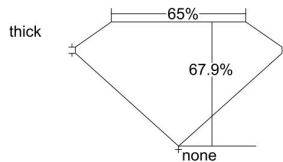

GIA®

FACSIMILE

GIA REPORT 6217751766

Verify this report at GIA.edu

GIA NATURAL DIAMOND DOSSIER®

June 07, 2021
GIA Report Number 6217751766
Shape and Cutting Style ..... **Cut-Cornered Rectangular Modified Brilliant**
Measurements ..... 5.09 x 3.98 x 2.70 mm

GRADING RESULTS

Carat Weight ..... 0.50 carat
Color Grade ..... G
Clarity Grade S11

ADDITIONAL GRADING INFORMATION

Polish ..... Excellent
Symmetry ..... Very Good
Fluorescence ..... None
Clarity Characteristics..... Crystal, Cloud
Inscription(s): GIA 6217751766

PROPORTIONS

Profile not to actual proportions

GRADING SCALES

GIA COLOR SCALE		GIA CLARITY SCALE			
COLORLESS	D	VERY VERY SLIGHTLY INCLUDED	FLAWLESS		
	E		INTERNALLY FLAWLESS		
	F	VERY SLIGHTLY INCLUDED	VVS₁		
	G		VVS₂		
	H		VS₁		
	NEAR COLORLESS	I	SLIGHTLY INCLUDED	VS₂	
		J		S1₁	
		FAINT	K	INCLUDED	S1₂
			L		I₁
			M		I₂
VERT LIGHT	N	INCLUDED	I₃		
	O				
	P				
	Q				
	R				
	S				
	T				
LIGHT	U				
	V				
	W				
	X				
Y					
Z