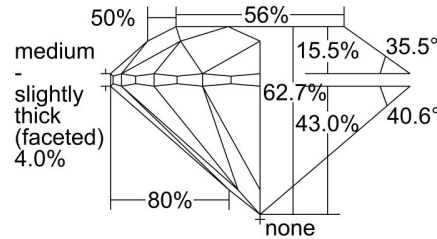

GIA REPORT
6217325016

Verify this report at GIA.edu

FACSIMILE

This is a digital representation of the original GIA Report. This representation might not be accepted in lieu of the original GIA Report in certain circumstances. The original GIA Report includes certain security features which are not reproducible on this facsimile.

GIA NATURAL DIAMOND GRADING REPORT

December 09, 2020
GIA Report Number 6217325016
Shape and Cutting Style ..... Round Brilliant
Measurements ..... 8.86 - 8.91 x 5.57 mm

GRADING RESULTS

Carat Weight ..... 2.74 carat
Color Grade ..... F
Clarity Grade ..... Internally Flawless
Cut Grade ..... Excellent

ADDITIONAL GRADING INFORMATION

Polish ..... Excellent
Symmetry ..... Excellent
Fluorescence ..... Medium Blue
Inscription(s): GIA 6217325016
Comments: Minor details of polish are not shown.

PROPORTIONS

Profile to actual proportions