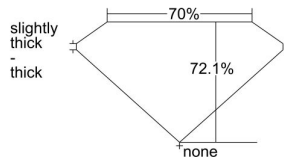

GIA®

FACSIMILE

GIA REPORT 6214995609

Verify this report at GIA.edu

GIA NATURAL DIAMOND DOSSIER®

October 20, 2021
GIA Report Number 6214995609
Shape and Cutting Style ..... Square Modified Brilliant
Measurements ..... 5.06 x 5.00 x 3.61 mm

GRADING RESULTS

Carat Weight ..... 0.79 carat
Color Grade ..... F
Clarity Grade VS2

ADDITIONAL GRADING INFORMATION

Polish ..... Excellent
Symmetry ..... Very Good
Fluorescence ..... Faint
Clarity Characteristics ..... Cloud
Inscription(s): GIA 6214995609

PROPORTIONS

Profile not to actual proportions

GRADING SCALES

GIA COLOR SCALE		GIA CLARITY SCALE	
COLORLESS	D	VERY VERY SLIGHTLY INCLUDED	FLAWLESS
	E		INTERNALLY FLAWLESS
	F		VVS₁
	G		VVS₂
	H		VS₁
	I		VS₂
NEAR COLORLESS	J	VERY SLIGHTLY INCLUDED	SI₁
	K		SI₂
	L		I₁
	M		I₂
FAINT	N	SLIGHTLY INCLUDED	I₃
	O		
	P		
VERY LIGHT	Q	INCLUDED	
	R		
	S		
	T		
LIGHT	U		
	V		
	W		
	X		
	Y		
	Z