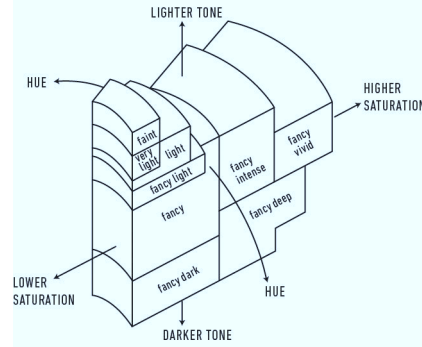

Verify this report at GIA.edu

GIA NATURAL COLORED DIAMOND REPORT

April 29, 2021
 Report Type **Identification and Origin Report**
 GIA Report Number **6214613460**
 Shape and Cutting Style **.Cut-Cornered Square Modified Brilliant**
 Measurements **2.26 x 2.19 x 1.41 mm**
 Carat Weight **0.06 carat**
 Color Grade **Light Pinkish Brown**
 Color Origin **Natural**
 Color Distribution **Not Applicable**
 Inscription(s): **GIA 6214613460**

ADDITIONAL INFORMATION
GIA COLORED DIAMOND SCALE

Illustration of GIA fancy color grade interrelationships

The results documented in this report refer only to the diamond described, and were obtained using the techniques and equipment available to GIA at the time of examination. This report is not a guarantee or valuation. For additional information and important limitations and disclaimers, please see GIA.edu/terms or call +1 800 421 7250 or +1 760 603 4500. ©2017 Gemological Institute of America, Inc.