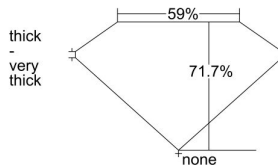

GIA®

FACSIMILE

GIA REPORT 6214261480

Verify this report at GIA.edu

GIA NATURAL DIAMOND DOSSIER®

November 06, 2020
GIA Report Number 6214261480
Shape and Cutting Style ..... Square Emerald Cut
Measurements ..... 4.53 x 4.49 x 3.22 mm

GRADING RESULTS

Carat Weight ..... 0.60 carat
Color Grade ..... G
Clarity Grade VS1

ADDITIONAL GRADING INFORMATION

Polish ..... Excellent
Symmetry ..... Very Good
Fluorescence ..... None
Clarity Characteristics..... Crystal, Cloud, Pinpoint
Inscription(s): GIA 6214261480

PROPORTIONS

Profile not to actual proportions

GRADING SCALES

GIA COLOR SCALE		GIA CLARITY SCALE			
COLORLESS	D	VERY VERY SLIGHTLY INCLUDED	FLAWLESS		
	E		INTERNALLY FLAWLESS		
	F	VERY SLIGHTLY INCLUDED	VVS₁		
	G		VVS₂		
	H		VS₁		
	NEAR COLORLESS	I	SLIGHTLY INCLUDED	VS₂	
		J		SI₁	
		FAINT	K	INCLUDED	SI₂
			L		I₁
			M		I₂
VERTICALLY LIGHT	N	INCLUDED	I₃		
	O				
	P				
	Q				
	R				
LIGHT	S				
	T				
	U				
	V				
	W				
X					
Y					
Z