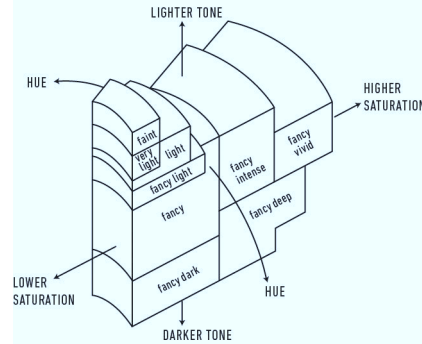

Verify this report at GIA.edu

GIA NATURAL COLORED DIAMOND REPORT

August 20, 2019
 Report Type Identification and Origin Report
 GIA Report Number 6204508239
 Shape and Cutting Style Cushion Modified Brilliant
 Measurements 6.83 x 6.76 x 4.53 mm
 Carat Weight 1.79 carat
 Color Grade Fancy Brownish Greenish Yellow
 Color Origin Natural
 Color Distribution Even

ADDITIONAL INFORMATION

GIA COLORED
DIAMOND
SCALE

Illustration of GIA fancy color grade interrelationships

The results documented in this report refer only to the diamond described, and were obtained using the techniques and equipment available to GIA at the time of examination. This report is not a guarantee or valuation. For additional information and important limitations and disclaimers, please see GIA.edu/terms or call +1 800 421 7250 or +1 760 603 4500. ©2017 Gemological Institute of America, Inc.