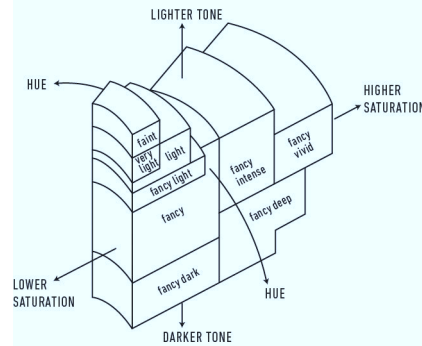

CONCLUSION

DIAMOND, Y TO Z RANGE, LIGHT YELLOW, NATURAL COLOR, WEIGHT: 3.00 CARAT

Inscription(s): GIA 6193883268

ADDITIONAL INFORMATION

GIA COLORED DIAMOND SCALE

Illustration of GIA fancy color grade interrelationships