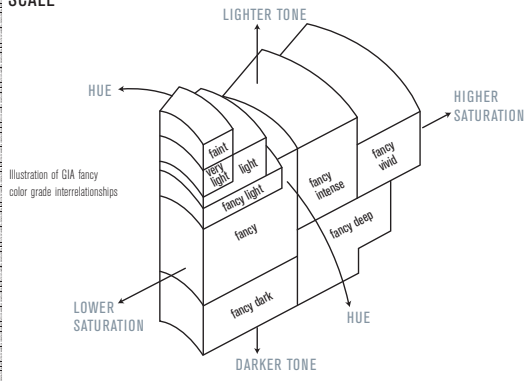

COLORED DIAMOND IDENTIFICATION AND ORIGIN REPORT

GIA REPORT 6165206494

November 18, 2013

Laser Inscription Registry ..... **GIA 6165206494**

Shape and Cutting Style ..... **Round Brilliant**

Measurements ..... **6.98 - 7.04 x 4.60 mm**

Weight ..... **1.50 carat**

Color Grade

Origin ..... **NATURAL**

Grade ..... **FANCY DEEP**

..... **BROWN-PINK**

Distribution ..... **EVEN**

Comments:

None

**GIA
COLORED
DIAMOND
SCALE**

110220446423

For terms, conditions, and limitations, see www.gia.edu/terms or call 800-421-7250 or 760-603-4500.