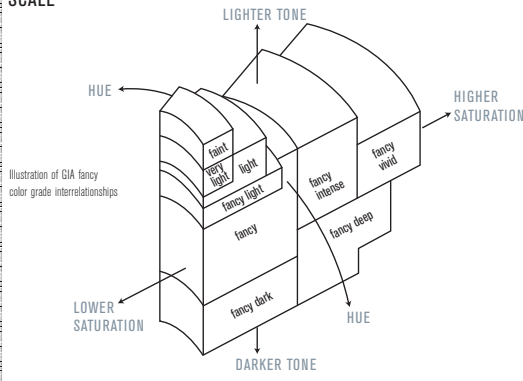

COLORED DIAMOND IDENTIFICATION AND ORIGIN REPORT

GIA REPORT 6155130158

June 05, 2013

Laser Inscription Registry ..... GIA 6155130158

Shape and Cutting Style ..... Novelty Modified Brilliant

Measurements ..... 4.36 x 6.49 x 2.57 mm

Weight ..... 0.50 carat

Color Grade

Origin ..... NATURAL

Grade ..... FANCY VIVID

..... PURPLE-PINK

Distribution ..... EVEN

Comments:

None

GIA COLORED DIAMOND SCALE

210519388469

For terms, conditions, and limitations, see www.gia.edu/terms or call 800-421-7250 or 760-603-4500.