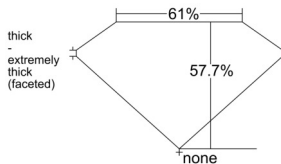

GIA®

FACSIMILE

GIA REPORT 5546301630

Verify this report at GIA.edu

GIA NATURAL DIAMOND DOSSIER®

December 30, 2025
GIA Report Number 5546301630
Shape and Cutting Style ..... Heart Brilliant
Measurements ..... 4.53 x 5.45 x 3.14 mm

GRADING RESULTS

Carat Weight ..... 0.48 carat
Color Grade ..... E
Clarity Grade VS1

ADDITIONAL GRADING INFORMATION

Polish ..... Excellent
Symmetry ..... Very Good
Fluorescence ..... None
Clarity Characteristics..... Crystal, Cloud, Needle, Pinpoint
Inspection(s): GIA 5546301630

PROPORTIONS

Profile not to actual proportions

GRADING SCALES

GIA COLOR SCALE		GIA CLARITY SCALE	
COLORLESS	D	VERY VERY SLIGHTLY INCLUDED	FLAWLESS
	E		INTERNALLY FLAWLESS
	F		VVS₁
	G		VVS₂
	H		VS₁
	I		VS₂
	J		SI₁
	K		SI₂
	L		I₁
	M		I₂
NEAR COLORLESS	N	SLIGHTLY INCLUDED	I₃
	O		
	P		
	Q		
FAINT	R		
	S		
	T		
	U		
VERT LIGHT	V		
	W		
	X		
	Y		
COLORLESS	Z