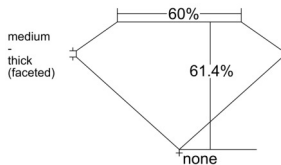

GIA®

FACSIMILE

GIA REPORT 5546294751

Verify this report at GIA.edu

GIA NATURAL DIAMOND DOSSIER®

December 24, 2025
GIA Report Number 5546294751
Shape and Cutting Style ..... Marquise Brilliant
Measurements ..... 6.81 x 3.56 x 2.18 mm

GRADING RESULTS

Carat Weight ..... 0.31 carat
Color Grade ..... D
Clarity Grade VS2

ADDITIONAL GRADING INFORMATION

Polish ..... Excellent
Symmetry ..... Very Good
Fluorescence ..... Faint
Clarity Characteristics ..... Crystal
Inscription(s): GIA 5546294751

PROPORTIONS

Profile not to actual proportions

GRADING SCALES

GIA COLOR SCALE		GIA CLARITY SCALE			
COLORLESS	D	VERY VERY SLIGHTLY INCLUDED	FLAWLESS		
	E		INTERNALLY FLAWLESS		
	F	VERY SLIGHTLY INCLUDED	VVS₁		
	G		VVS₂		
	H		VS₁		
	NEAR COLORLESS	I	SLIGHTLY INCLUDED	VS₂	
		J		SI₁	
		FAINT	K	INCLUDED	SI₂
			L		I₁
			M		I₂
VERTICALLY LIGHT	N	LIGHT	I₃		
	O				
	P				
	Q				
	R				
	S