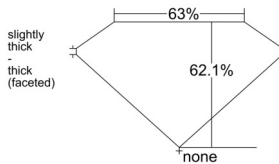

GIA®

FACSIMILE

GIA REPORT 5546276864

Verify this report at GIA.edu

GIA NATURAL DIAMOND DOSSIER®

December 30, 2025
GIA Report Number 5546276864
Shape and Cutting Style ..... Pear Brilliant
Measurements ..... 7.84 x 4.99 x 3.09 mm

GRADING RESULTS

Carat Weight ..... 0.72 carat
Color Grade ..... D
Clarity Grade VVS1

ADDITIONAL GRADING INFORMATION

Polish ..... Excellent
Symmetry ..... Excellent
Fluorescence ..... None
Clarity Characteristics ..... Pinpoint
Inscription(s): GIA 5546276864

PROPORTIONS

Profile not to actual proportions

GRADING SCALES

GIA COLOR SCALE		GIA CLARITY SCALE	
NEAR COLORLESS	D	VERY VERY SLIGHTLY INCLUDED	FLAWLESS
	E		INTERNALLY FLAWLESS
	F		VVS₁
	G		VVS₂
	H		VS₁
	I		VS₂
	J		SI₁
	K		SI₂
	L		I₁
	M		I₂
FAINT	N	SLIGHTLY INCLUDED	I₃
	O		
	P		
	Q		
VERT LIGHT	R	INCLUDED	
	S		
	T		
	U		
	V		
	W		
	X		
	Y		
LIGHT	Z