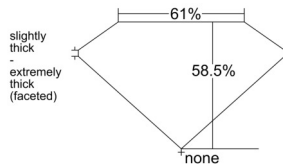

GIA®

FACSIMILE

GIA REPORT 5546236890

Verify this report at GIA.edu

GIA NATURAL DIAMOND DOSSIER®

December 16, 2025
GIA Report Number 5546236890
Shape and Cutting Style ..... Heart Brilliant
Measurements ..... 5.93 x 6.52 x 3.81 mm

GRADING RESULTS

Carat Weight ..... 0.90 carat
Color Grade ..... D
Clarity Grade VS1

ADDITIONAL GRADING INFORMATION

Polish ..... Excellent
Symmetry ..... Excellent
Fluorescence ..... None
Clarity Characteristics ..... Feather, Cloud, Pinpoint
Inscription(s): GIA 5546236890

PROPORTIONS

Profile not to actual proportions

GRADING SCALES

GIA COLOR SCALE		GIA CLARITY SCALE			
COLORLESS	D	VERY VERY SLIGHTLY INCLUDED	FLAWLESS		
	E		INTERNALLY FLAWLESS		
	F	VERY SLIGHTLY INCLUDED	VS₁		
	G		VS₂		
	H		VS₁		
	NEAR COLORLESS	I	SLIGHTLY INCLUDED	SI₁	
		J		SI₂	
		FAINT	K	INCLUDED	I₁
			L		I₂
			M		I₃
VERT LIGHT	N				
	O				
	P				
	Q				
	R				
LIGHT	S				
	T				
	U				
	V				
	W				
X					
Y					
Z