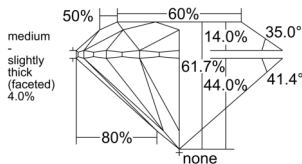

GIA®

FACSIMILE

GIA REPORT 5546013439

Verify this report at GIA.edu

GIA NATURAL DIAMOND DOSSIER®

November 17, 2025
GIA Report Number 5546013439
Shape and Cutting Style ..... Round Brilliant
Measurements ..... 5.09 - 5.13 x 3.15 mm

GRADING RESULTS

Carat Weight ..... 0.50 carat
Color Grade ..... G
Clarity Grade VVS1
Cut Grade ..... Excellent

ADDITIONAL GRADING INFORMATION

Polish ..... Excellent
Symmetry ..... Excellent
Fluorescence ..... Medium Blue
Clarity Characteristics..... Pinpoint, Internal Graining, Feather
Inscription(s): GIA 5546013439

PROPORTIONS

Profile to actual proportions