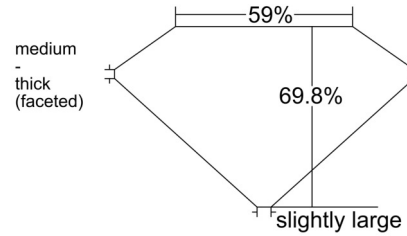

GIA NATURAL DIAMOND GRADING REPORT

March 12, 2026
GIA Report Number 5543772349
Shape and Cutting Style ..... Old Mine Brilliant
Measurements ..... 7.89 x 5.63 x 3.93 mm

GRADING RESULTS

Carat Weight ..... 1.50 carat
Color Grade ..... J
Clarity Grade VS1

ADDITIONAL GRADING INFORMATION

Polish ..... Excellent
Symmetry ..... Excellent
Fluorescence ..... Faint
Inscription(s): GIA 5543772349
Comments: Additional pinpoints are not shown.

PROPORTIONS

Profile not to actual proportions