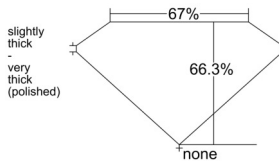

GIA®

FACSIMILE

GIA REPORT 5543727914

Verify this report at GIA.edu

GIA NATURAL DIAMOND DOSSIER®

March 04, 2026
GIA Report Number 5543727914
Shape and Cutting Style ..... **Cut-Cornered Rectangular Modified Brilliant**
Measurements ..... 6.47 x 4.62 x 3.06 mm

GRADING RESULTS

Carat Weight ..... 0.90 carat
Color Grade ..... G
Clarity Grade ..... **Flawless**

ADDITIONAL GRADING INFORMATION

Polish ..... **Excellent**
Symmetry ..... **Excellent**
Fluorescence ..... **Faint**
Clarity Characteristics ..... **None**
Inscription(s): GIA 5543727914

PROPORTIONS

GRADING SCALES

GIA COLOR SCALE		GIA CLARITY SCALE			
COLORLESS	D	VERY SLIGHTLY SLIGHTLY INCLUDED	FLAWLESS		
	E		INTERNALLY FLAWLESS		
	F		VVS₁		
	NEAR COLORLESS	G	VVS₂		
		H	VERY SLIGHTLY INCLUDED	VS₁	
		I		VS₂	
		FAINT	J	SLIGHTLY INCLUDED	SI₁
			K		SI₂
	L		INCLUDED		I₁
	M			I₂	
N	I₃				
VERT LIGHT	O				
	P				
	Q				
	R				
	LIGHT	S			
		T			
		U			
		V			
W					
X					
Y					
Z