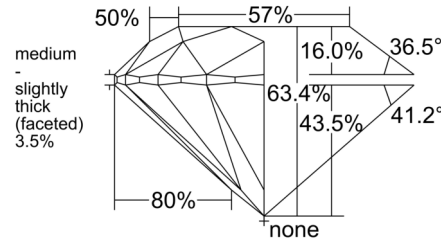

GIA NATURAL DIAMOND GRADING REPORT

February 12, 2026
GIA Report Number 5543591956
Shape and Cutting Style Round Brilliant
Measurements 7.96 - 8.02 x 5.07 mm

GRADING RESULTS

Carat Weight 2.01 carat
Color Grade H
Clarity Grade VVS2
Cut Grade Excellent

ADDITIONAL GRADING INFORMATION

Polish Excellent
Symmetry Excellent
Fluorescence None
Inscription(s): GIA 5543591956

PROPORTIONS

Profile to actual proportions

CLARITY CHARACTERISTICS

KEY TO SYMBOLS*

- Pinpoint
- △ Natural
- ◡ Indented Natural
- ◑ Cavity
- ☉ Cloud

* Red symbols denote internal characteristics (inclusions). Green or black symbols denote external characteristics (blemishes). Diagram is an approximate representation of the diamond, and symbols shown indicate type, position, and approximate size of clarity characteristics. All clarity characteristics may not be shown. Details of finish are not shown.