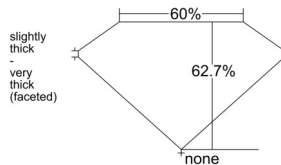

GIA®

FACSIMILE

GIA REPORT 5543538547

Verify this report at GIA.edu

GIA NATURAL DIAMOND DOSSIER®

January 29, 2026
GIA Report Number 5543538547
Shape and Cutting Style ..... Pear Brilliant
Measurements ..... 7.72 x 4.86 x 3.04 mm

GRADING RESULTS

Carat Weight ..... 0.70 carat
Color Grade ..... D
Clarity Grade SI1

ADDITIONAL GRADING INFORMATION

Polish ..... Excellent
Symmetry ..... Excellent
Fluorescence ..... Faint
Clarity Characteristics ..... Crystal
Inscription(s): GIA 5543538547

PROPORTIONS

Profile not to actual proportions

GRADING SCALES

GIA COLOR SCALE		GIA CLARITY SCALE			
COLORLESS	D	VERY SLIGHTLY INCLUDED	FLAWLESS		
	E		INTERNALLY FLAWLESS		
	F	VERY SLIGHTLY INCLUDED	VVS₁		
	G		VVS₂		
	H		VS₁		
	NEAR COLORLESS	I	VERY SLIGHTLY INCLUDED	VS₂	
		J		SI₁	
		FAINT	K	INCLUDED	SI₂
			L		I₁
			M		I₂
VERT LIGHT	N	INCLUDED	I₃		
	O				
	P				
	Q				
	R				
LIGHT	S				
	T				
	U				
	V				
	W				
	X				
	Y				
	Z