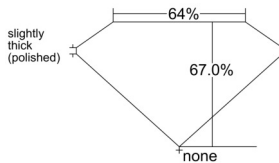

GIA®

FACSIMILE

GIA REPORT 5543409084

Verify this report at GIA.edu

GIA NATURAL DIAMOND DOSSIER®

January 08, 2026
GIA Report Number 5543409084
Shape and Cutting Style ..... Emerald Cut
Measurements ..... 5.96 x 4.25 x 2.85 mm

GRADING RESULTS

Carat Weight ..... 0.71 carat
Color Grade ..... F
Clarity Grade VS1

ADDITIONAL GRADING INFORMATION

Polish ..... Excellent
Symmetry ..... Excellent
Fluorescence ..... None
Clarity Characteristics ..... Crystal, Needle, Pinpoint
Inscription(s): GIA 5543409084

PROPORTIONS

Profile not to actual proportions

GRADING SCALES

GIA COLOR SCALE		GIA CLARITY SCALE			
COLORLESS	D	VERY VERY SLIGHTLY INCLUDED	FLAWLESS		
	E		INTERNALLY FLAWLESS		
	F	VERY SLIGHTLY INCLUDED	VVS₁		
	G		VVS₂		
	H		VS₁		
	NEAR COLORLESS	I	SLIGHTLY INCLUDED	VS₂	
		J		SI₁	
		FAINT	K	INCLUDED	SI₂
			L		I₁
			M		I₂
VERT LIGHT	N	LIGHT	I₃		
	O				
	P				
	Q				
	R