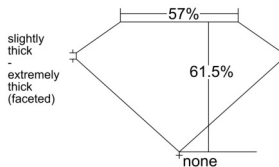

GIA®

FACSIMILE

GIA REPORT 5543357246

Verify this report at GIA.edu

GIA NATURAL DIAMOND DOSSIER®

January 01, 2026
GIA Report Number 5543357246
Shape and Cutting Style ..... Heart Brilliant
Measurements ..... 5.02 x 5.72 x 3.52 mm

GRADING RESULTS

Carat Weight ..... 0.60 carat
Color Grade ..... K
Clarity Grade VVS1

ADDITIONAL GRADING INFORMATION

Polish ..... Excellent
Symmetry ..... Very Good
Fluorescence ..... None
Clarity Characteristics..... Cloud, Pinpoint, Feather, Surface Graining

Inscription(s): GIA 5543357246

PROPORTIONS

Profile not to actual proportions

GRADING SCALES

GIA COLOR SCALE		GIA CLARITY SCALE			
COLORLESS	D	VERY VERY SLIGHTLY INCLUDED	FLAWLESS		
	E		INTERNALLY FLAWLESS		
	F	VERY SLIGHTLY INCLUDED	VVS₁		
	G		VVS₂		
	H		VS₁		
	NEAR COLORLESS	I	SLIGHTLY INCLUDED	VS₂	
		J		SI₁	
		FAINT	K	INCLUDED	SI₂
			L		I₁
			M		I₂
VERT LIGHT	N	LIGHT	I₃		
	O				
	P				
	Q				
	R