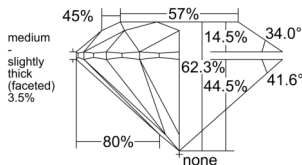

GIA®

FACSIMILE

GIA REPORT 5543282067

Verify this report at GIA.edu

GIA NATURAL DIAMOND DOSSIER®

December 24, 2025
GIA Report Number 5543282067
Shape and Cutting Style ..... Round Brilliant
Measurements ..... 4.57 - 4.61 x 2.86 mm

GRADING RESULTS

Carat Weight ..... 0.36 carat
Color Grade ..... G
Clarity Grade VS1
Cut Grade ..... Excellent

ADDITIONAL GRADING INFORMATION

Polish ..... Excellent
Symmetry ..... Excellent
Fluorescence ..... None
Clarity Characteristics ..... Feather, Pinpoint
Inscription(s): GIA 5543282067

PROPORTIONS

GRADING SCALES

GIA
COLOR
SCALE

COLOURLESS	D
	E
	F
	G
	H
	I
	J
NEAR COLOURLESS	K
	L
FAIN	M
	N
	O
	P
VERY LIGHT	Q
	R
	S
	T
	U
	V
	W
	X
	Y
LIGHT	Z

GIA
CLARITY
SCALE

VERY VERY SLIGHTLY INCLUDED	FLAWLESS
	INTERNALLY FLAWLESS
VERY SLIGHTLY INCLUDED	VVS₁
	VVS₂
SLIGHTLY INCLUDED	VS₁
	VS₂
INCLUDED	SI₁
	SI₂
	I₁
	I₂
	I₃

GIA
CUT
SCALE

EXCELLENT
VERY GOOD
GOOD
FAIR
POOR