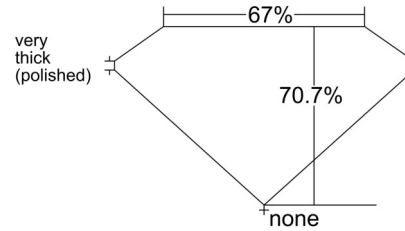

PROPORTIONS

Profile not to actual proportions