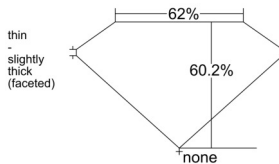

GIA®

FACSIMILE

GIA REPORT 5543106052

Verify this report at GIA.edu

GIA NATURAL DIAMOND DOSSIER®

November 27, 2025
GIA Report Number 5543106052
Shape and Cutting Style ..... Pear Brilliant
Measurements ..... 8.38 x 5.28 x 3.18 mm

GRADING RESULTS

Carat Weight ..... 0.81 carat
Color Grade ..... H
Clarity Grade VS1

ADDITIONAL GRADING INFORMATION

Polish ..... Excellent
Symmetry ..... Excellent
Fluorescence ..... None
Clarity Characteristics ..... Crystal, Pinpoint, Needle
Inscription(s): GIA 5543106052

PROPORTIONS

Profile not to actual proportions

GRADING SCALES

GIA COLOR SCALE		GIA CLARITY SCALE			
COLORLESS	D	VERY VERY SLIGHTLY INCLUDED	FLAWLESS		
	E		INTERNALLY FLAWLESS		
	F		VVS₁		
	G		VVS₂		
	NEAR COLORLESS	H	VERY SLIGHTLY INCLUDED	VS₁	
		I		VS₂	
		FAINT	J	SLIGHTLY INCLUDED	S₁
			K		S₂
	L		I₁		
	VERT LIGHT		M	INCLUDED	I₂
N			I₃		
O					
LIGHT		P			
		Q			
		R			
	S				
	T				
	U				
V					
W					
X					
Y					
Z