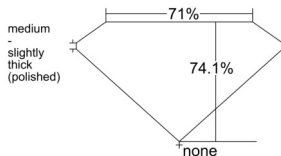

GIA®

FACSIMILE

GIA REPORT 5543086659

Verify this report at GIA.edu

GIA NATURAL DIAMOND DOSSIER®

November 25, 2025
GIA Report Number 5543086659
Shape and Cutting Style ..... Square Modified Brilliant
Measurements ..... 3.75 x 3.72 x 2.76 mm

GRADING RESULTS

Carat Weight ..... 0.32 carat
Color Grade ..... G
Clarity Grade VS1

ADDITIONAL GRADING INFORMATION

Polish ..... Excellent
Symmetry ..... Very Good
Fluorescence ..... None
Clarity Characteristics ..... Crystal, Cloud
Inscription(s): GIA 5543086659

PROPORTIONS

Profile not to actual proportions

GRADING SCALES

GIA COLOR SCALE		GIA CLARITY SCALE			
COLORLESS	D	VERY VERY SLIGHTLY INCLUDED	FLAWLESS		
	E		INTERNALLY FLAWLESS		
	F	VERY SLIGHTLY INCLUDED	VVS₁		
	G		VVS₂		
	H		VS₁		
	NEAR COLORLESS	I	SLIGHTLY INCLUDED	VS₂	
		J		SI₁	
		FAINT	K	INCLUDED	SI₂
			L		I₁
			M		I₂
VERT LIGHT	N	LIGHT	I₃		
	O				
	P				
	Q				
	R