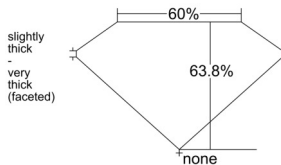

GIA®

FACSIMILE

GIA REPORT 5543064261

Verify this report at GIA.edu

GIA NATURAL DIAMOND DOSSIER®

November 24, 2025
GIA Report Number 5543064261
Shape and Cutting Style ..... Pear Brilliant
Measurements ..... 6.71 x 4.40 x 2.81 mm

GRADING RESULTS

Carat Weight ..... 0.50 carat
Color Grade ..... E
Clarity Grade VS1

ADDITIONAL GRADING INFORMATION

Polish ..... Excellent
Symmetry ..... Very Good
Fluorescence ..... Medium Yellow
Clarity Characteristics..... Crystal, Feather, Needle, Pinpoint
Inscription(s): GIA 5543064261

PROPORTIONS

Profile not to actual proportions

GRADING SCALES

GIA COLOR SCALE		GIA CLARITY SCALE			
COLORLESS	D	VERY VERY SLIGHTLY INCLUDED	FLAWLESS		
	E		INTERNALLY FLAWLESS		
	F	VERY SLIGHTLY INCLUDED	VS₁		
	G		VS₂		
	H		VS₁		
	NEAR COLORLESS	I	SLIGHTLY INCLUDED	VS₂	
		J		SI₁	
		FAINT	K	INCLUDED	SI₂
			L		I₁
			M		I₂
VERT LIGHT	N	LIGHT	I₃		
	O				
	P				
	Q				
	R