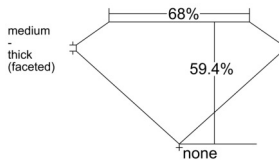

GIA®

FACSIMILE

GIA REPORT 5536960380

Verify this report at GIA.edu

GIA NATURAL DIAMOND DOSSIER®

November 11, 2025
GIA Report Number 5536960380
Shape and Cutting Style ..... Heart Brilliant
Measurements ..... 5.47 x 6.19 x 3.68 mm

GRADING RESULTS

Carat Weight ..... 0.72 carat
Color Grade I
Clarity Grade VVS1

ADDITIONAL GRADING INFORMATION

Polish ..... Excellent
Symmetry ..... Excellent
Fluorescence ..... Faint
Clarity Characteristics ..... Feather
Inscription(s): GIA 5536960380

PROPORTIONS

Profile not to actual proportions

GRADING SCALES

GIA COLOR SCALE		GIA CLARITY SCALE	
COLORLESS	D	VERY VERY SLIGHTLY INCLUDED	FLAWLESS
	E		INTERNALLY FLAWLESS
	F		VVS₁
	G		VVS₂
	H		VS₁
	I		VS₂
	J		SI₁
	K		SI₂
	L		I₁
	M		I₂
NEAR COLORLESS	N	SLIGHTLY INCLUDED	I₃
	O		
	P		
	Q		
FAINT	R	INCLUDED	
	S		
	T		
	U		
VERT LIGHT	V		
	W		
	X		
	Y		
LIGHT	Z