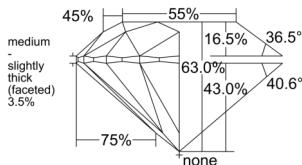

GIA®

FACSIMILE

GIA REPORT 5536918725

Verify this report at GIA.edu

GIA NATURAL DIAMOND DOSSIER®

November 25, 2025
GIA Report Number 5536918725
Shape and Cutting Style ..... Round Brilliant
Measurements ..... 4.42 - 4.45 x 2.79 mm

GRADING RESULTS

Carat Weight ..... 0.34 carat
Color Grade ..... D
Clarity Grade VS2
Cut Grade ..... Excellent

ADDITIONAL GRADING INFORMATION

Polish ..... Excellent
Symmetry ..... Excellent
Fluorescence ..... Strong Blue
Clarity Characteristics..... Crystal, Cloud, Cavity
Inscription(s): GIA 5536918725

PROPORTIONS

Profile to actual proportions