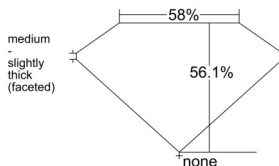

GIA®

FACSIMILE

GIA REPORT 5536596626

Verify this report at GIA.edu

GIA NATURAL DIAMOND DOSSIER®

October 01, 2025
GIA Report Number 5536596626
Shape and Cutting Style ..... Heart Brilliant
Measurements ..... 5.54 x 6.28 x 3.52 mm

GRADING RESULTS

Carat Weight ..... 0.70 carat
Color Grade ..... D
Clarity Grade VVS2

ADDITIONAL GRADING INFORMATION

Polish ..... Very Good
Symmetry ..... Very Good
Fluorescence ..... Faint
Clarity Characteristics..... Pinpoint, Indented Natural
Inspection(s): GIA 5536596626

PROPORTIONS

Profile not to actual proportions

GRADING SCALES

GIA COLOR SCALE		GIA CLARITY SCALE			
COLORLESS	D	VERY VERY SLIGHTLY INCLUDED	FLAWLESS		
	E		INTERNALLY FLAWLESS		
	F	VERY SLIGHTLY INCLUDED	VVS₁		
	G		VVS₂		
	H		VS₁		
	NEAR COLORLESS	I	SLIGHTLY INCLUDED	VS₂	
		J		SI₁	
		FAINT	K	INCLUDED	SI₂
			L		I₁
			M		I₂
VERT LIGHT	N	INCLUDED	I₃		
	O				
	P				
	Q				
	R				
LIGHT	S				
	T				
	U				
	V				
	W				
X					
Y					
Z